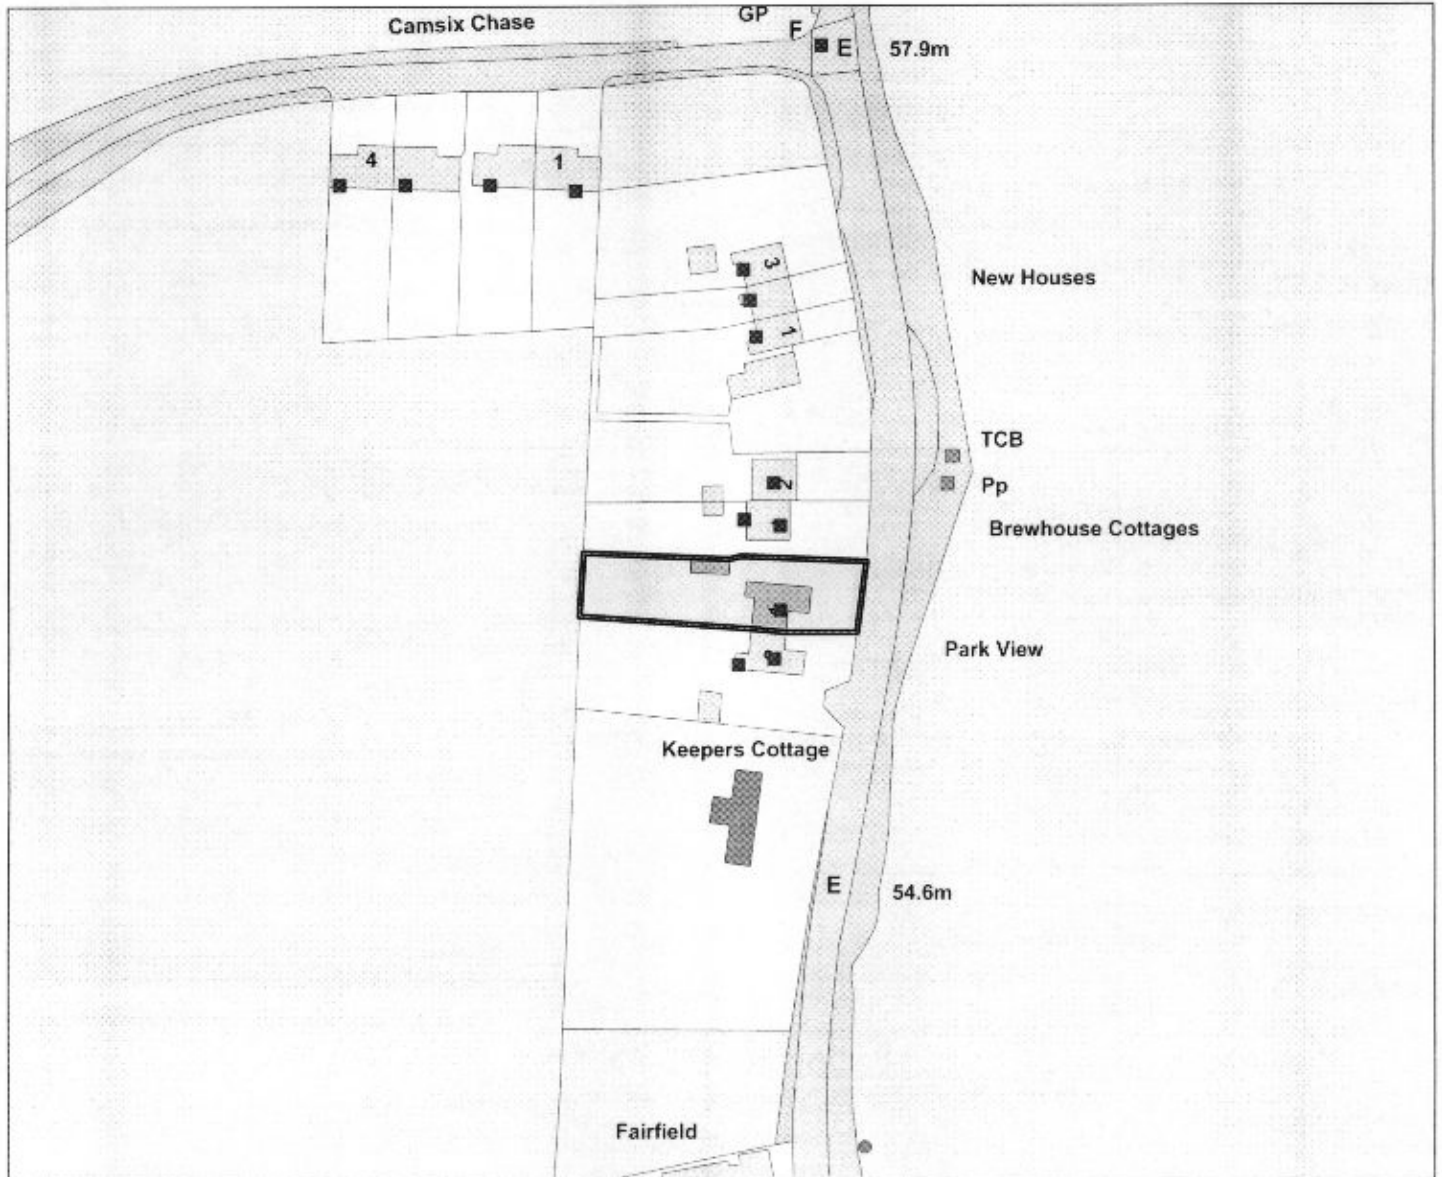

UTT/13/0261/HHF

1 Park View, Hartford End

Legend

Reproduced from the Ordnance Survey map with the permission of the Controller of Her Majesty's Stationery Office © Crown Copyright 2000.

Unauthorised reproduction infringes Crown Copyright and may lead to prosecution or civil proceedings.